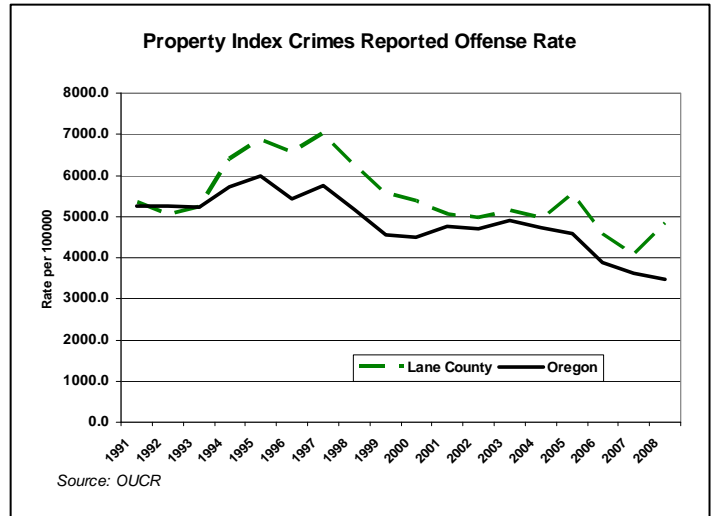

Lane County Criminal Justice Fact Sheet

Created by: Oregon Criminal Justice Commission
 Created On: September 2, 2010

2009 Population: 347,690

Largest City: Eugene

Economy: Agriculture, higher education, high technology, forest products, recreation, RV manufacturing and tourism

Community Corrections (April 2010)	Lane County	Oregon
Post Prison Supervision Rate per 1000 Population	4.07	3.48
Probation Supervision Rate per 1000 Population	4.68	4.73
Percentage of Felons Supervised that are High-Risk Offenders	18.4%	24.7%
Number of Offenders Supervised per Probation Officer	100.70	62.65

Source: DOC

2009 Jail Statistics	Lane County		Oregon	
	Count	Rate per 1000	Count	Rate per 1000
Beds in Use (Operational Capacity)	288	0.83	5924	1.55
Available Beds	629	1.81	9032	2.36
Forced Releases	4158	11.96	13052	3.41

Source: OSP, OUCR, and FBI

*25 percent of Oregon counties are below this measure

**75 percent of Oregon counties are below this measure

2008 Prosecutor Summary Statistics	Oregon 25th Percentile*	Oregon Median	Oregon 75th Percentile**	Lane County
Number of Prosecutors per 10000 Population	0.95	1.25	1.86	0.81
Felony Cases per Prosecutor	42.15	58.83	85.97	109.93
Misdemeanor Cases per Prosecutor	71.00	133.55	164.77	74.39