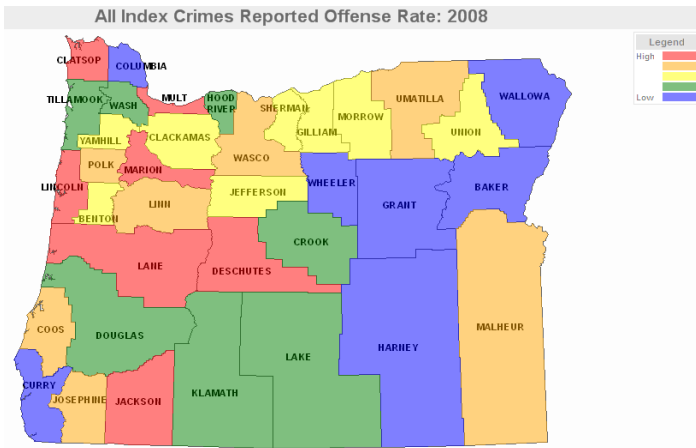

Lane County Criminal Justice Fact Sheet

Created by: Oregon Criminal Justice Commission
 Created On: September 2, 2010

2009 Population: 347,690

Largest City: Eugene

Economy: Agriculture, higher education, high technology, forest products, recreation, RV manufacturing and tourism

Community Corrections (April 2010)	Lane County	Oregon
Post Prison Supervision Rate per 1000 Population	4.07	3.48
Probation Supervision Rate per 1000 Population	4.68	4.73
Percentage of Felons Supervised that are High-Risk Offenders	18.4%	24.7%
Number of Offenders Supervised per Probation Officer	100.70	62.65

Source: OSP, OUCR, and FBI

*25 percent of Oregon counties are below this measure

**75 percent of Oregon counties are below this measure

2008 Prosecutor Summary Statistics	Oregon 25th Percentile*	Oregon Median	Oregon 75th Percentile**	Lane County
Number of Prosecutors per 10000 Population	0.95	1.25	1.86	0.81
Felony Cases per Prosecutor	42.15	58.83	85.97	109.93
Misdemeanor Cases per Prosecutor	71.00	133.55	164.77	74.39