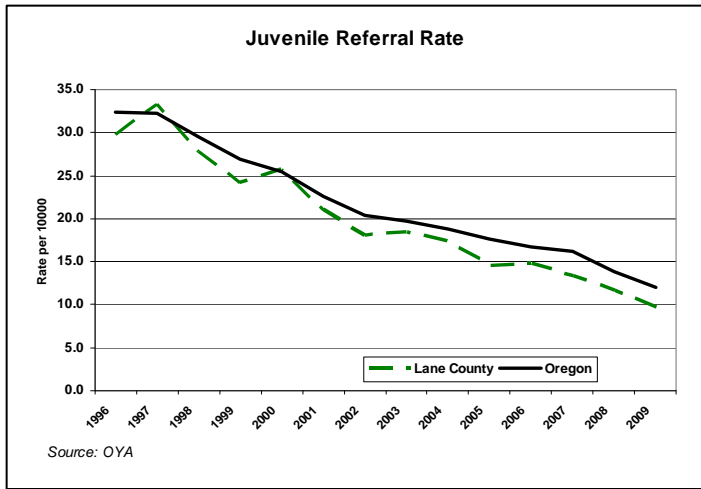

2008 Sworn Officer Summary Statistics	Oregon 25th Percentile*	Oregon Median	Oregon 75th Percentile**	Lane County	USA West Cities	USA
Sworn Officers Rate per 1000 Population	1.46	1.84	2.30	1.19	1.70	2.48
Person Index Crimes per Sworn Officer	0.50	0.92	1.92	2.79		
Property Index Crimes per Sworn Officer	8.83	13.67	21.17	40.64		
All Crime Offenses per Sworn Officer	38.86	56.50	74.71	106.80		

Source: OSP, OUCR, and FBI

*25 percent of Oregon counties are below this measure

**75 percent of Oregon counties are below this measure

2008 Prosecutor Summary Statistics	Oregon 25th Percentile*	Oregon Median	Oregon 75th Percentile**	Lane County
Number of Prosecutors per 10000 Population	0.95	1.25	1.86	0.81
Felony Cases per Prosecutor	42.15	58.83	85.97	109.93
Misdemeanor Cases per Prosecutor	71.00	133.55	164.77	74.39

Source: Oregon District Attorneys Association's "The Verdict" and OJIN

*25 percent of Oregon counties are below this measure

**75 percent of Oregon counties are below this measure

Michael Wilson, Economist
(503) 378-4850

Kelly Officer, Research Analyst
(503) 378-6224

Oregon Criminal Justice Commission
885 Summer St NE
Salem, OR 97301

www.oregon.gov/CJC