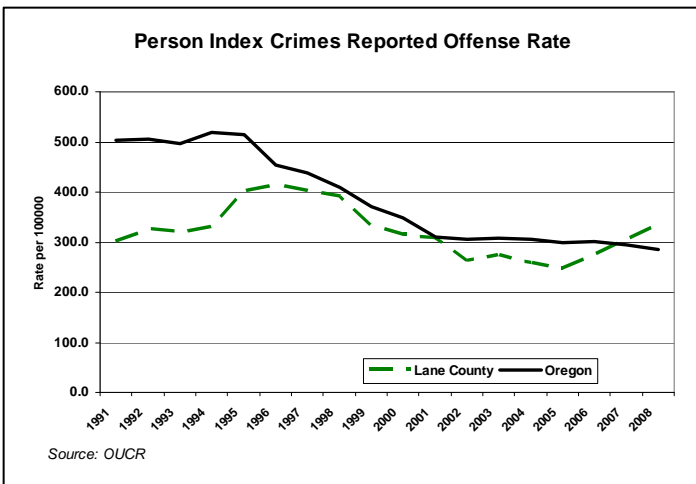

2009 Jail Statistics	Lane County		Oregon	
	Count	Rate per 1000	Count	Rate per 1000
Beds in Use (Operational Capacity)	288	0.83	5924	1.55
Available Beds	629	1.81	9032	2.36
Forced Releases	4158	11.96	13052	3.41

Source: Oregon Sheriff's Jail Command Council