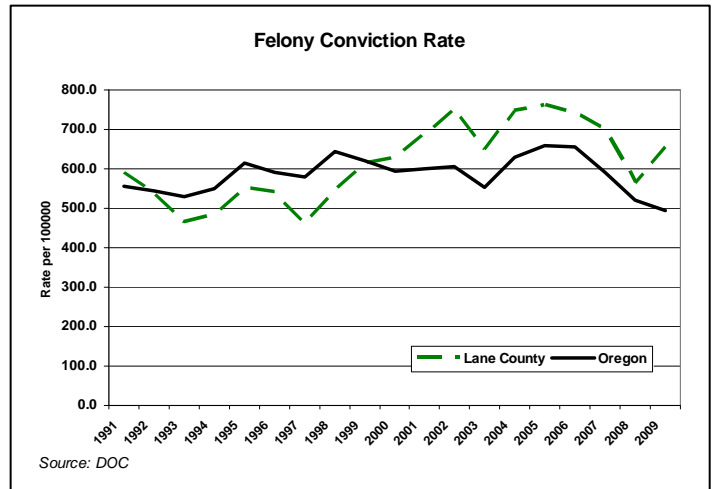

Source: Oregon Sheriff's Jail Command Council

2008 Sworn Officer Summary Statistics	Oregon 25th Percentile*	Oregon Median	Oregon 75th Percentile**	Lane County	USA West Cities	USA
Sworn Officers Rate per 1000 Population	1.46	1.84	2.30	1.19	1.70	2.48
Person Index Crimes per Sworn Officer	0.50	0.92	1.92	2.79		
Property Index Crimes per Sworn Officer	8.83	13.67	21.17	40.64		
All Crime Offenses per Sworn Officer	38.86	56.50	74.71	106.80		

Source: OSP, OUCR, and FBI

*25 percent of Oregon counties are below this measure

**75 percent of Oregon counties are below this measure

2008 Prosecutor Summary Statistics	Oregon 25th Percentile*	Oregon Median	Oregon 75th Percentile**	Lane County
Number of Prosecutors per 10000 Population	0.95	1.25	1.86	0.81
Felony Cases per Prosecutor	42.15	58.83	85.97	109.93
Misdemeanor Cases per Prosecutor	71.00	133.55	164.77	74.39

Source: Oregon District Attorneys Association's "The Verdict" and OJIN

*25 percent of Oregon counties are below this measure

**75 percent of Oregon counties are below this measure

Michael Wilson, Economist
(503) 378-4850