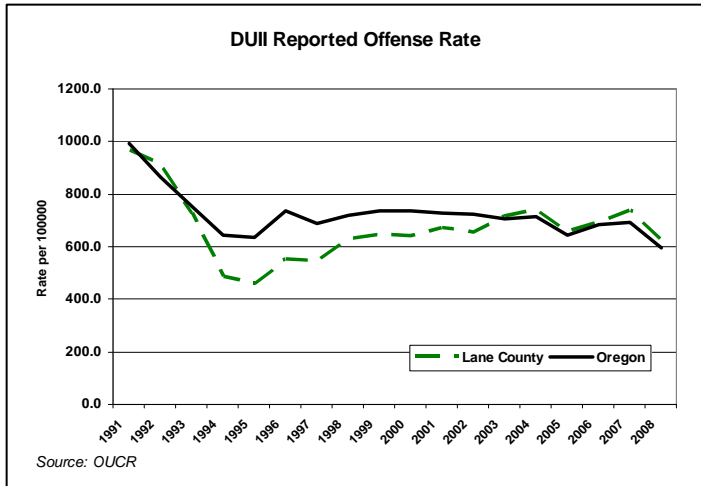

Lane County Criminal Justice Fact Sheet

Created by: Oregon Criminal Justice Commission
 Created On: September 2, 2010

2009 Population: 347,690

Largest City: Eugene

Economy: Agriculture, higher education, high technology, forest products, recreation, RV manufacturing and tourism

Source: Oregon Sheriff's Jail Command Council

2008 Sworn Officer Summary Statistics	Oregon 25th Percentile*	Oregon Median	Oregon 75th Percentile**	Lane County	USA West Cities	USA
Sworn Officers Rate per 1000 Population	1.46	1.84	2.30	1.19	1.70	2.48
Person Index Crimes per Sworn Officer	0.50	0.92	1.92	2.79		
Property Index Crimes per Sworn Officer	8.83	13.67	21.17	40.64		
All Crime Offenses per Sworn Officer	38.86	56.50	74.71	106.80		

Source: OSP, OUCR, and FBI

*25 percent of Oregon counties are below this measure

**75 percent of Oregon counties are below this measure

2008 Prosecutor Summary Statistics	Oregon 25th Percentile*	Oregon Median	Oregon 75th Percentile**	Lane County
Number of Prosecutors per 10000 Population	0.95	1.25	1.86	0.81
Felony Cases per Prosecutor	42.15	58.83	85.97	109.93
Misdemeanor Cases per Prosecutor	71.00	133.55	164.77	74.39

Source: Oregon District Attorneys Association's "The Verdict" and OJIN

*25 percent of Oregon counties are below this measure

**75 percent of Oregon counties are below this measure

Michael Wilson, Economist
(503) 378-4850