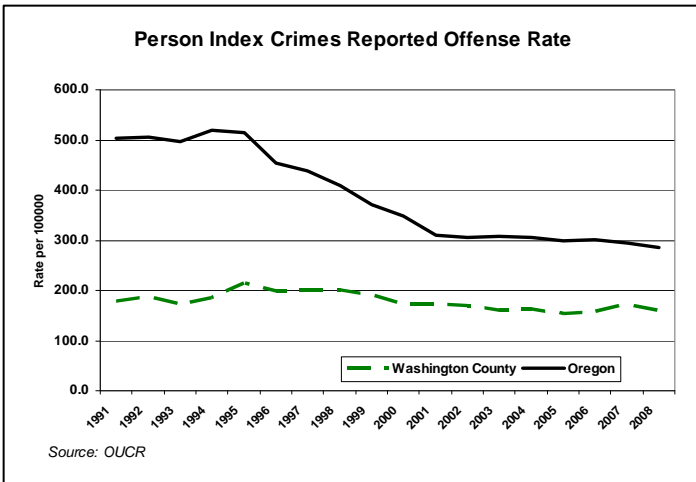

2009 Jail Statistics	Washington County		Oregon	
	Count	Rate per 1000	Count	Rate per 1000
Beds in Use (Operational Capacity)	787	1.49	5924	1.55
Available Beds	787	1.49	9032	2.36
Forced Releases	592	1.12	13052	3.41

Source: Oregon Sheriff's Jail Command Council