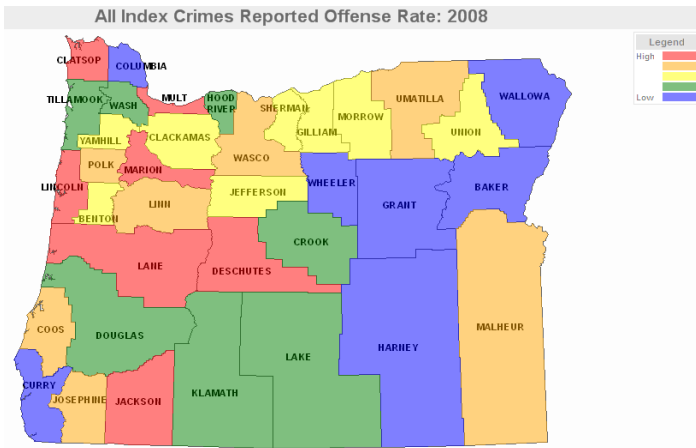

Washington County Criminal Justice Fact Sheet

Created by: Oregon Criminal Justice Commission
 Created On: September 13, 2010

2009 Population: 527,140

Largest City: Hillsboro

Economy: Agriculture, horticulture, forest products, food processing, high tech, sports equipment and apparel

Community Corrections (April 2010)	Washington County	Oregon
Post Prison Supervision Rate per 1000 Population	2.10	3.48
Probation Supervision Rate per 1000 Population	2.51	4.73
Percentage of Felons Supervised that are High-Risk Offenders	22.8%	24.7%
Number of Offenders Supervised per Probation Officer	51.70	62.65

Source: OSP, OUCR, and FBI

*25 percent of Oregon counties are below this measure

**75 percent of Oregon counties are below this measure

2008 Prosecutor Summary Statistics	Oregon 25th Percentile*	Oregon Median	Oregon 75th Percentile**	Washington County
Number of Prosecutors per 10000 Population	0.95	1.25	1.86	0.71
Felony Cases per Prosecutor	42.15	58.83	85.97	73.76
Misdemeanor Cases per Prosecutor	71.00	133.55	164.77	159.03