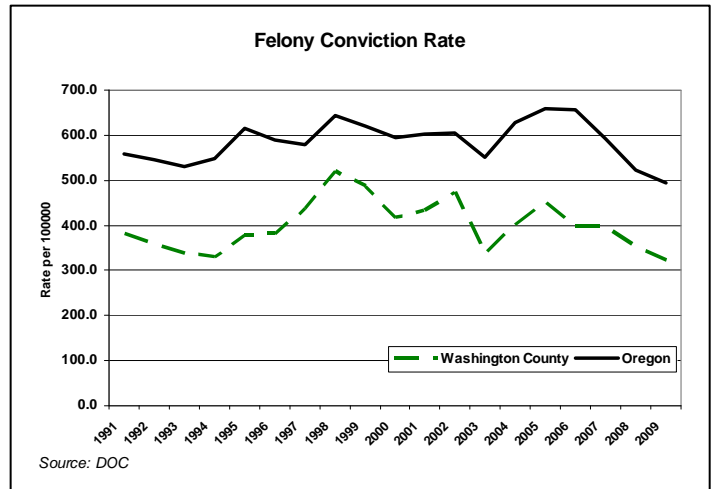

Source: Oregon Sheriff's Jail Command Council

2008 Sworn Officer Summary Statistics	Oregon 25th Percentile*	Oregon Median	Oregon 75th Percentile**	Washington County	USA West Cities	USA
Sworn Officers Rate per 1000 Population	1.46	1.84	2.30	1.31	1.70	2.48
Person Index Crimes per Sworn Officer	0.50	0.92	1.92	1.22		
Property Index Crimes per Sworn Officer	8.83	13.67	21.17	17.46		
All Crime Offenses per Sworn Officer	38.86	56.50	74.71	55.03		

Source: OSP, OUCR, and FBI

*25 percent of Oregon counties are below this measure

**75 percent of Oregon counties are below this measure

2008 Prosecutor Summary Statistics	Oregon 25th Percentile*	Oregon Median	Oregon 75th Percentile**	Washington County
Number of Prosecutors per 10000 Population	0.95	1.25	1.86	0.71
Felony Cases per Prosecutor	42.15	58.83	85.97	73.76
Misdemeanor Cases per Prosecutor	71.00	133.55	164.77	159.03

Source: Oregon District Attorneys Association's "The Verdict" and OJIN

*25 percent of Oregon counties are below this measure

**75 percent of Oregon counties are below this measure

Michael Wilson, Economist
(503) 378-4850