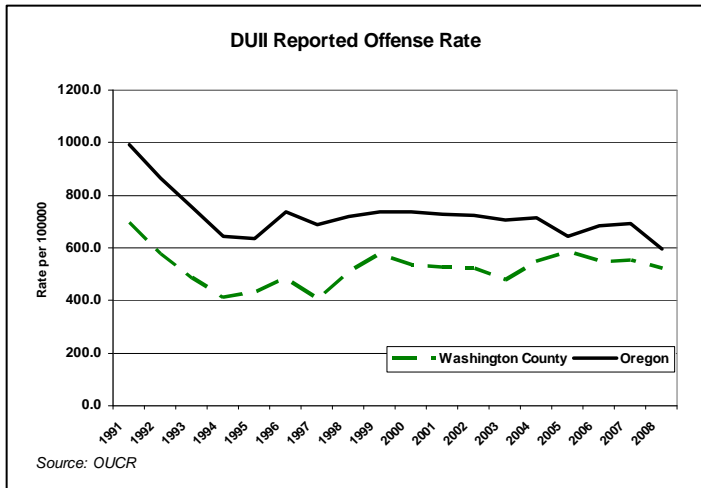

Source: Oregon Sheriff's Jail Command Council

2008 Sworn Officer Summary Statistics	Oregon 25th Percentile*	Oregon Median	Oregon 75th Percentile**	Washington County	USA West Cities	USA
Sworn Officers Rate per 1000 Population	1.46	1.84	2.30	1.31	1.70	2.48
Person Index Crimes per Sworn Officer	0.50	0.92	1.92	1.22		
Property Index Crimes per Sworn Officer	8.83	13.67	21.17	17.46		
All Crime Offenses per Sworn Officer	38.86	56.50	74.71	55.03		

Source: OSP, OUCR, and FBI

*25 percent of Oregon counties are below this measure

**75 percent of Oregon counties are below this measure

2008 Prosecutor Summary Statistics	Oregon 25th Percentile*	Oregon Median	Oregon 75th Percentile**	Washington County
Number of Prosecutors per 10000 Population	0.95	1.25	1.86	0.71
Felony Cases per Prosecutor	42.15	58.83	85.97	73.76
Misdemeanor Cases per Prosecutor	71.00	133.55	164.77	159.03

Source: Oregon District Attorneys Association's "The Verdict" and OJIN

*25 percent of Oregon counties are below this measure

**75 percent of Oregon counties are below this measure

Michael Wilson, Economist
(503) 378-4850