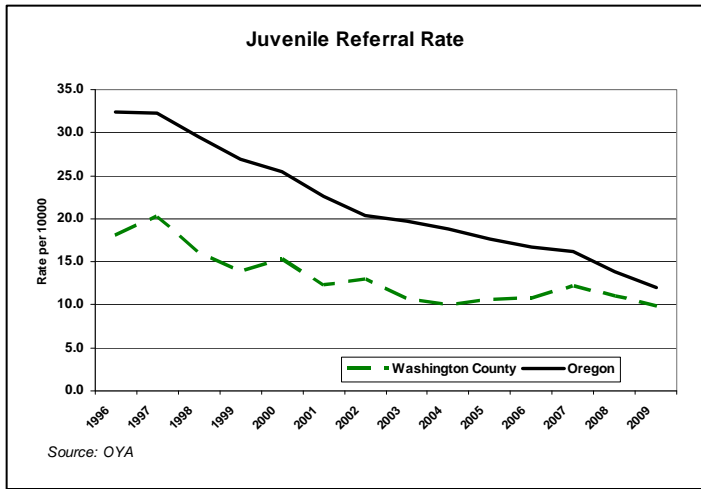

Source: Oregon Sheriff's Jail Command Council

2008 Sworn Officer Summary Statistics	Oregon 25th Percentile*	Oregon Median	Oregon 75th Percentile**	Washington County	USA West Cities	USA
Sworn Officers Rate per 1000 Population	1.46	1.84	2.30	1.31	1.70	2.48
Person Index Crimes per Sworn Officer	0.50	0.92	1.92	1.22		
Property Index Crimes per Sworn Officer	8.83	13.67	21.17	17.46		
All Crime Offenses per Sworn Officer	38.86	56.50	74.71	55.03		

Source: OSP, OUCR, and FBI

*25 percent of Oregon counties are below this measure

**75 percent of Oregon counties are below this measure

2008 Prosecutor Summary Statistics	Oregon 25th Percentile*	Oregon Median	Oregon 75th Percentile**	Washington County
Number of Prosecutors per 10000 Population	0.95	1.25	1.86	0.71
Felony Cases per Prosecutor	42.15	58.83	85.97	73.76
Misdemeanor Cases per Prosecutor	71.00	133.55	164.77	159.03

Source: Oregon District Attorneys Association's "The Verdict" and OJIN

*25 percent of Oregon counties are below this measure

**75 percent of Oregon counties are below this measure

Michael Wilson, Economist
(503) 378-4850