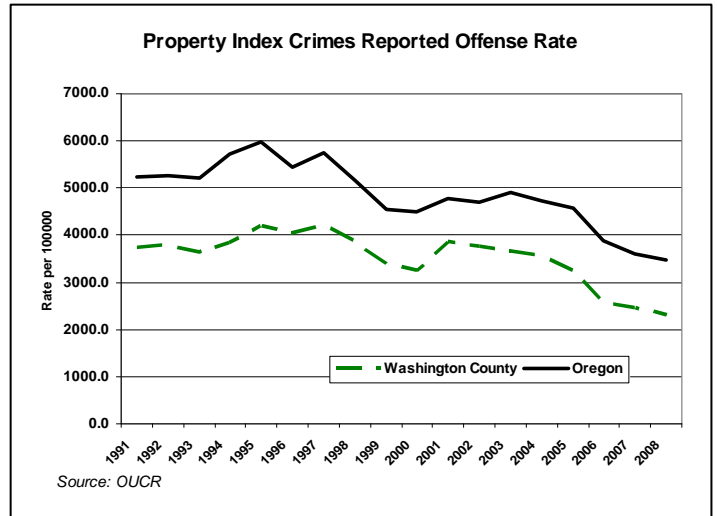

Washington County Criminal Justice Fact Sheet

Created by: Oregon Criminal Justice Commission
 Created On: September 13, 2010

2009 Population: 527,140

Largest City: Hillsboro

Economy: Agriculture, horticulture, forest products, food processing, high tech, sports equipment and apparel

Source: DOC

2009 Jail Statistics	Washington County		Oregon	
	Count	Rate per 1000	Count	Rate per 1000
Beds in Use (Operational Capacity)	787	1.49	5924	1.55
Available Beds	787	1.49	9032	2.36
Forced Releases	592	1.12	13052	3.41

Source: OSP, OUCR, and FBI

*25 percent of Oregon counties are below this measure

**75 percent of Oregon counties are below this measure

2008 Prosecutor Summary Statistics	Oregon 25th Percentile*	Oregon Median	Oregon 75th Percentile**	Washington County
Number of Prosecutors per 10000 Population	0.95	1.25	1.86	0.71
Felony Cases per Prosecutor	42.15	58.83	85.97	73.76
Misdemeanor Cases per Prosecutor	71.00	133.55	164.77	159.03