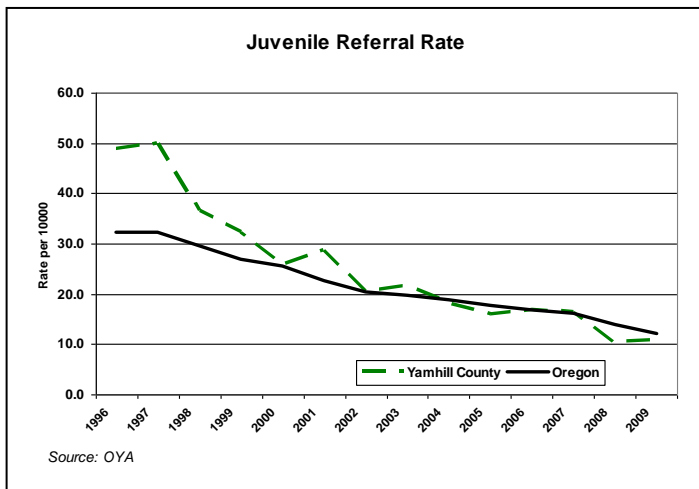

Source: Oregon Sheriff's Jail Command Council

2008 Sworn Officer Summary Statistics	Oregon 25th Percentile*	Oregon Median	Oregon 75th Percentile**	Yamhill County	USA West Cities	USA
Sworn Officers Rate per 1000 Population	1.46	1.84	2.30	1.23	1.70	2.48
Person Index Crimes per Sworn Officer	0.50	0.92	1.92	1.59		
Property Index Crimes per Sworn Officer	8.83	13.67	21.17	21.17		
All Crime Offenses per Sworn Officer	38.86	56.50	74.71	78.22		

Source: OSP, OUCR, and FBI

*25 percent of Oregon counties are below this measure

**75 percent of Oregon counties are below this measure

2008 Prosecutor Summary Statistics	Oregon 25th Percentile*	Oregon Median	Oregon 75th Percentile**	Yamhill County
Number of Prosecutors per 10000 Population	0.95	1.25	1.86	1.17
Felony Cases per Prosecutor	42.15	58.83	85.97	55.36
Misdemeanor Cases per Prosecutor	71.00	133.55	164.77	112.64

Source: Oregon District Attorneys Association's "The Verdict" and OJIN

*25 percent of Oregon counties are below this measure

**75 percent of Oregon counties are below this measure

Michael Wilson, Economist
(503) 378-4850