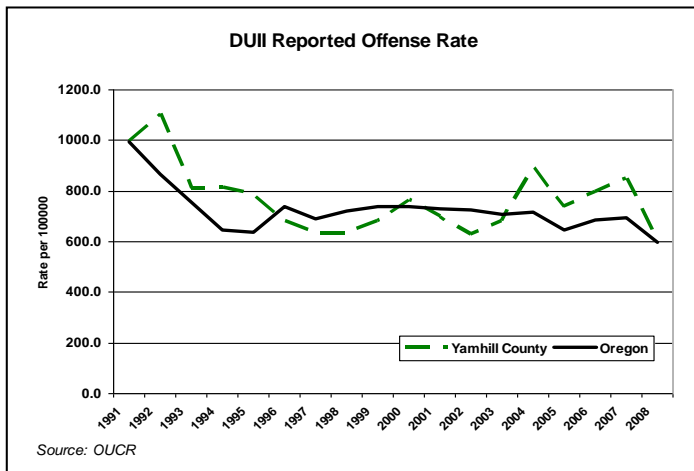

Source: Oregon Sheriff's Jail Command Council

2008 Sworn Officer Summary Statistics	Oregon 25th Percentile*	Oregon Median	Oregon 75th Percentile**	Yamhill County	USA West Cities	USA
Sworn Officers Rate per 1000 Population	1.46	1.84	2.30	1.23	1.70	2.48
Person Index Crimes per Sworn Officer	0.50	0.92	1.92	1.59		
Property Index Crimes per Sworn Officer	8.83	13.67	21.17	21.17		
All Crime Offenses per Sworn Officer	38.86	56.50	74.71	78.22		

Source: OSP, OUCR, and FBI

*25 percent of Oregon counties are below this measure

**75 percent of Oregon counties are below this measure

2008 Prosecutor Summary Statistics	Oregon 25th Percentile*	Oregon Median	Oregon 75th Percentile**	Yamhill County
Number of Prosecutors per 10000 Population	0.95	1.25	1.86	1.17
Felony Cases per Prosecutor	42.15	58.83	85.97	55.36
Misdemeanor Cases per Prosecutor	71.00	133.55	164.77	112.64

Source: Oregon District Attorneys Association's "The Verdict" and OJIN

*25 percent of Oregon counties are below this measure

**75 percent of Oregon counties are below this measure

Michael Wilson, Economist
(503) 378-4850