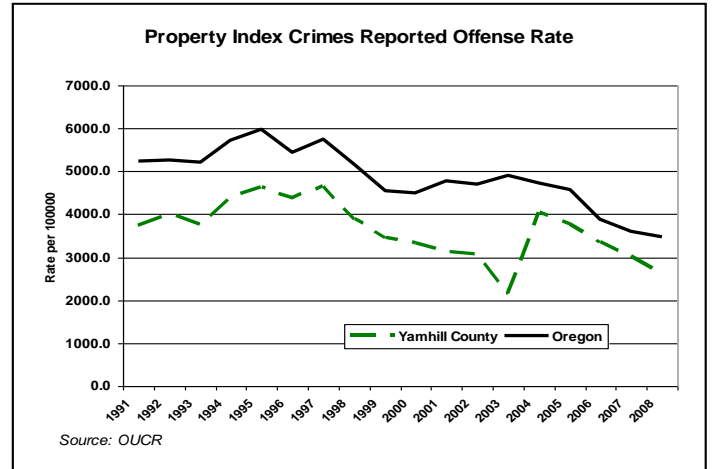

Yamhill County Criminal Justice Fact Sheet

Created by: Oregon Criminal Justice Commission
 Created On: January 25, 2011

2009 Population: 95,250

Largest City: McMinnville

Economy: Agriculture, wine production, steel manufacturing, forest products, dental instruments and aircraft servicing