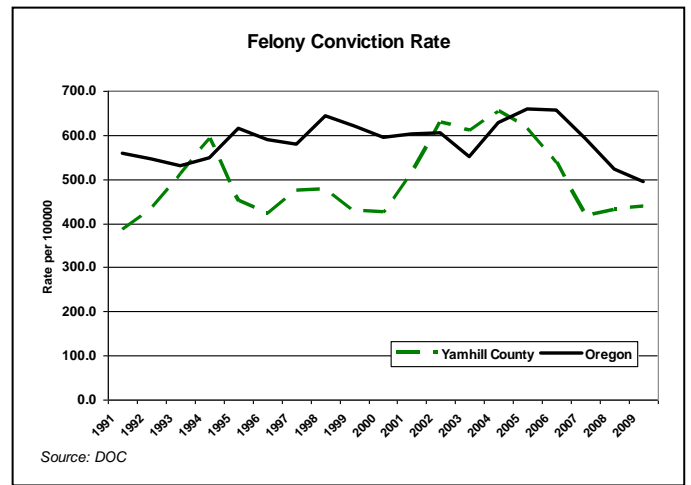

Source: Oregon Sheriff's Jail Command Council

2008 Sworn Officer Summary Statistics	Oregon 25th Percentile*	Oregon Median	Oregon 75th Percentile**	Yamhill County	USA West Cities	USA
Sworn Officers Rate per 1000 Population	1.46	1.84	2.30	1.23	1.70	2.48
Person Index Crimes per Sworn Officer	0.50	0.92	1.92	1.59		
Property Index Crimes per Sworn Officer	8.83	13.67	21.17	21.17		
All Crime Offenses per Sworn Officer	38.86	56.50	74.71	78.22		

Source: OSP, OUCR, and FBI

*25 percent of Oregon counties are below this measure

**75 percent of Oregon counties are below this measure

2008 Prosecutor Summary Statistics	Oregon 25th Percentile*	Oregon Median	Oregon 75th Percentile**	Yamhill County
Number of Prosecutors per 10000 Population	0.95	1.25	1.86	1.17
Felony Cases per Prosecutor	42.15	58.83	85.97	55.36
Misdemeanor Cases per Prosecutor	71.00	133.55	164.77	112.64

Source: Oregon District Attorneys Association's "The Verdict" and OJIN

*25 percent of Oregon counties are below this measure

**75 percent of Oregon counties are below this measure

Michael Wilson, Economist
(503) 378-4850