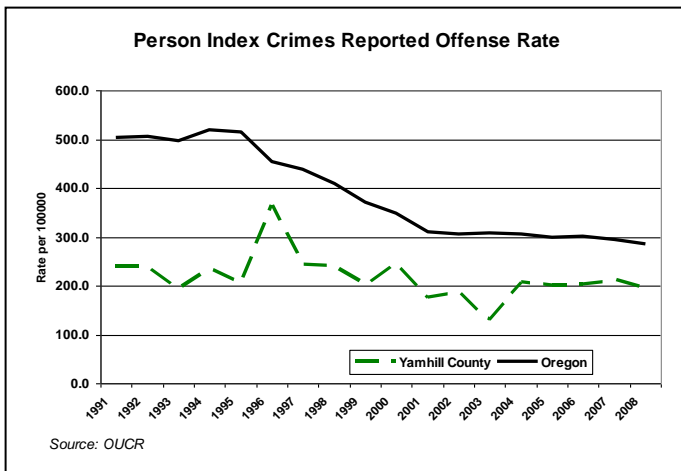

2009 Jail Statistics	Yamhill County		Oregon	
	Count	Rate per 1000	Count	Rate per 1000
Beds in Use (Operational Capacity)	245	2.57	5924	1.55
Available Beds	259	2.72	9032	2.36
Forced Releases	0	0.00	13052	3.41

Source: Oregon Sheriff's Jail Command Council