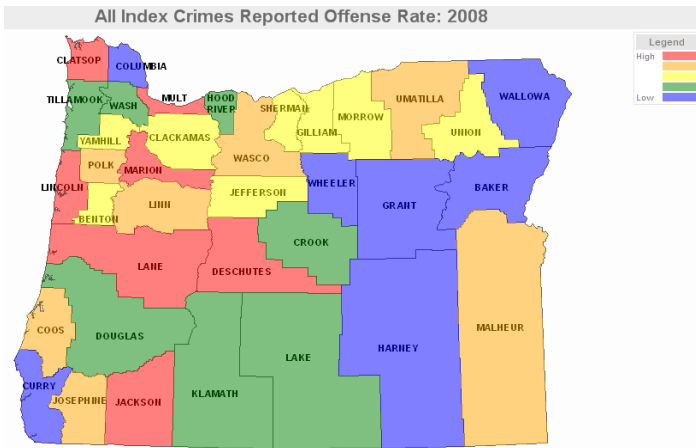

Yamhill County Criminal Justice Fact Sheet

Created by: Oregon Criminal Justice Commission
 Created On: January 25, 2011

2009 Population: 95,250

Largest City: McMinnville

Economy: Agriculture, wine production, steel manufacturing, forest products, dental instruments and aircraft servicing

Community Corrections (April 2010)	Yamhill County	Oregon
Post Prison Supervision Rate per 1000 Population	3.04	3.48
Probation Supervision Rate per 1000 Population	4.16	4.73
Percentage of Felons Supervised that are High-Risk Offenders	19.8%	24.7%
Number of Offenders Supervised per Probation Officer	44.50	62.65

Source: OSP, OUCR, and FBI

*25 percent of Oregon counties are below this measure

**75 percent of Oregon counties are below this measure

2008 Prosecutor Summary Statistics	Oregon 25th Percentile*	Oregon Median	Oregon 75th Percentile**	Yamhill County
Number of Prosecutors per 10000 Population	0.95	1.25	1.86	1.17
Felony Cases per Prosecutor	42.15	58.83	85.97	55.36
Misdemeanor Cases per Prosecutor	71.00	133.55	164.77	112.64